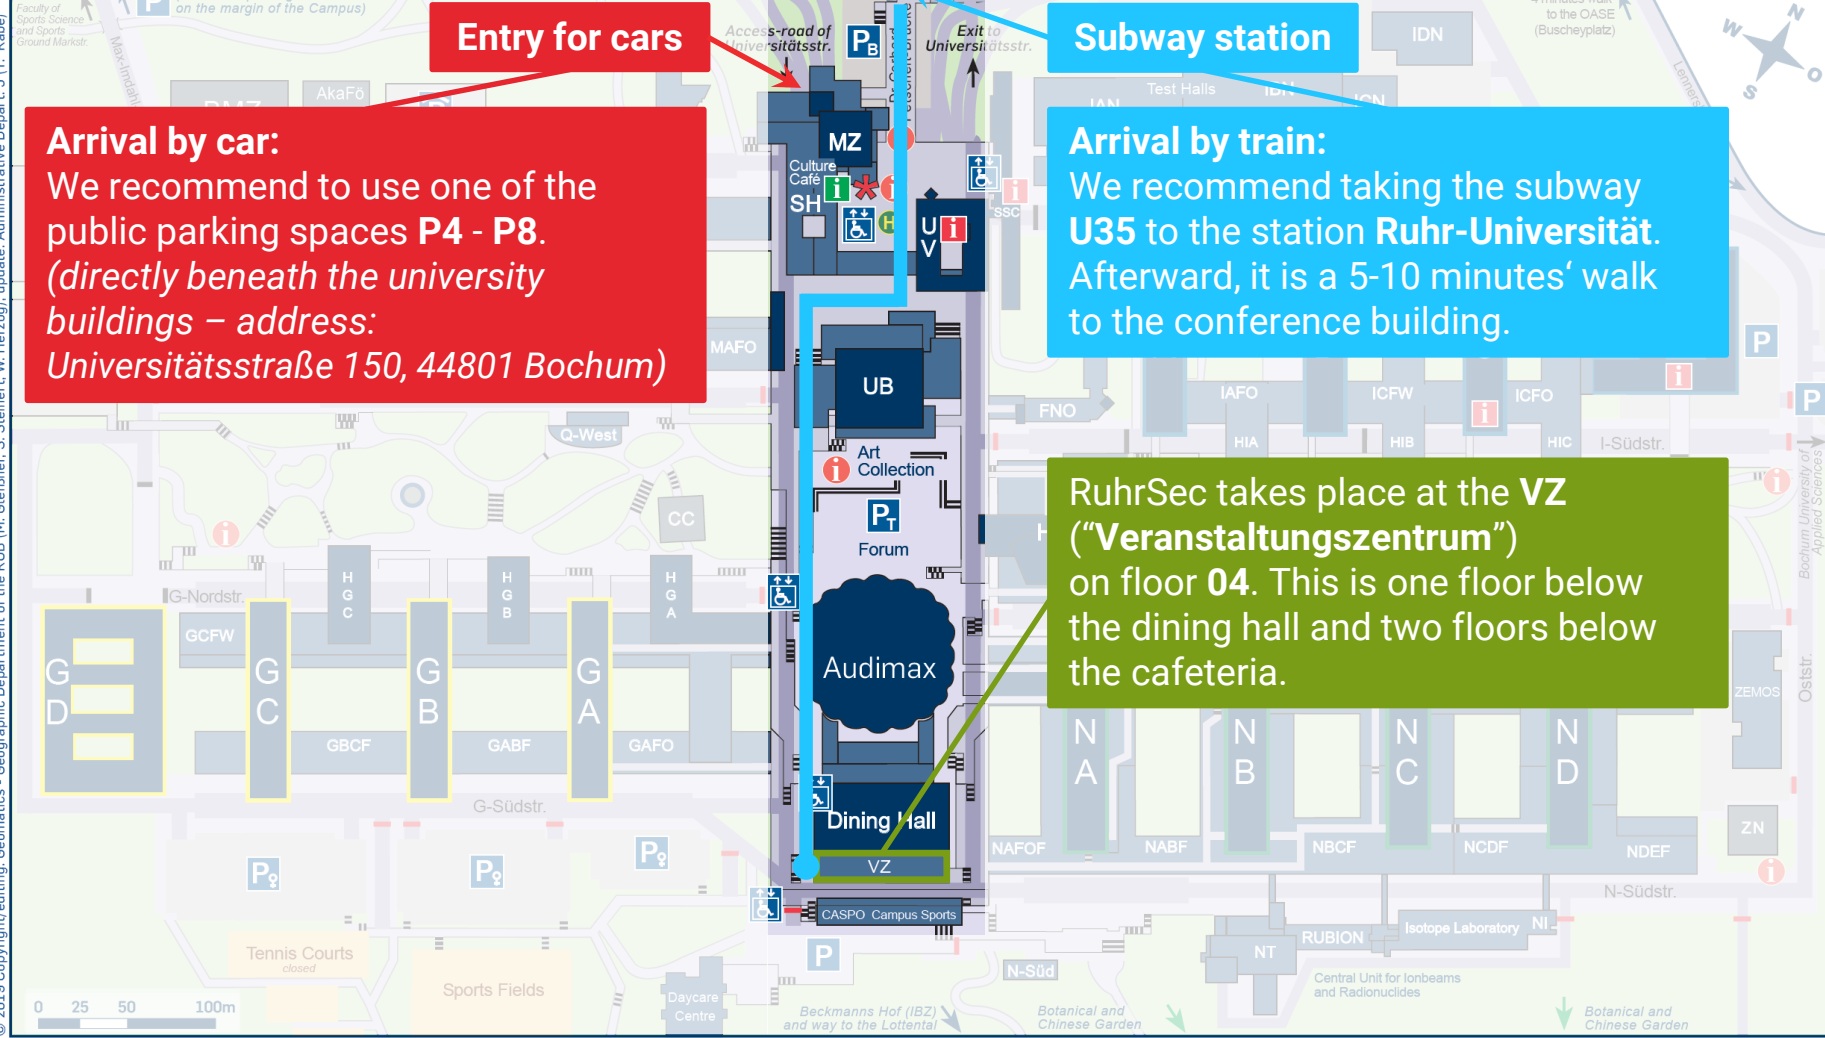

Directions to the conference building

Entry for cars

Arrival by car:
We recommend to use one of the public parking spaces **P4 - P8**. (directly beneath the university buildings – address: *Universitätsstraße 150, 44801 Bochum*)

Subway station

Arrival by train:
We recommend taking the subway **U35** to the station **Ruhr-Universität**. Afterward, it is a 5-10 minutes' walk to the conference building.

RuhrSec takes place at the VZ ("Veranstaltungszentrum") on floor 04. This is one floor below the dining hall and two floors below the cafeteria.

- Walkway
- Stairs
- Street
- Street Beneath the Campus
- Wall
- Green Area

- Information Desk
- Information
- Internal Information
- Outside Lift
- Bus Stop
- Gate (Access Restricted)
- Road Closed

- Parking Garage
- Parking Area
- Women's Parking Area
- Visitor Parking
- Central Parking Garage (Underground Parking Beneath the Campus)

- Subway Station
- **BMZR** Centre for Biomedicine Ruhr
- **CASPO** Campus Sports Ground
- **CC** Campus Center
- **FNO** Forum Northeast
- **HZO** Lecture Hall Centre
- **MSZ** Multimedia Support Centre
- **MZ** Arts Centre
- **ITS** IT.SERVICES

- **SH** Student Services
- **SSC** Student Service Center
- **TZR** Technology Centre Ruhr
- **UB** University Library
- **UV** University Administration
- **VC** Vita Campus
- **VZ** Convention Centre
- **ZGH** Center for Interface-Dominated High Performance Materials
- **ZN** Centre for Neuroinformatics

Comments:
GA, IA, MA, NA = Central Building of Row
Theme Colours: Yellow Shape = G-Row; Red = M-Row; Blue = I-Row; Green = N-Row
GAFO = Flat Area of the GA Building (Example)
HIA = Lecture Hall of the IA Building (Example)
Explanation (Example): NA 1/128: Building NA, Floor 1, Room 128
Remark: Floor 1 = 1st Floor; Floor 01 = 1st Floor Downstairs
* Downstairs Use Lift or Stairs to Get to the Print/Copy Office and also 320, 370, 377