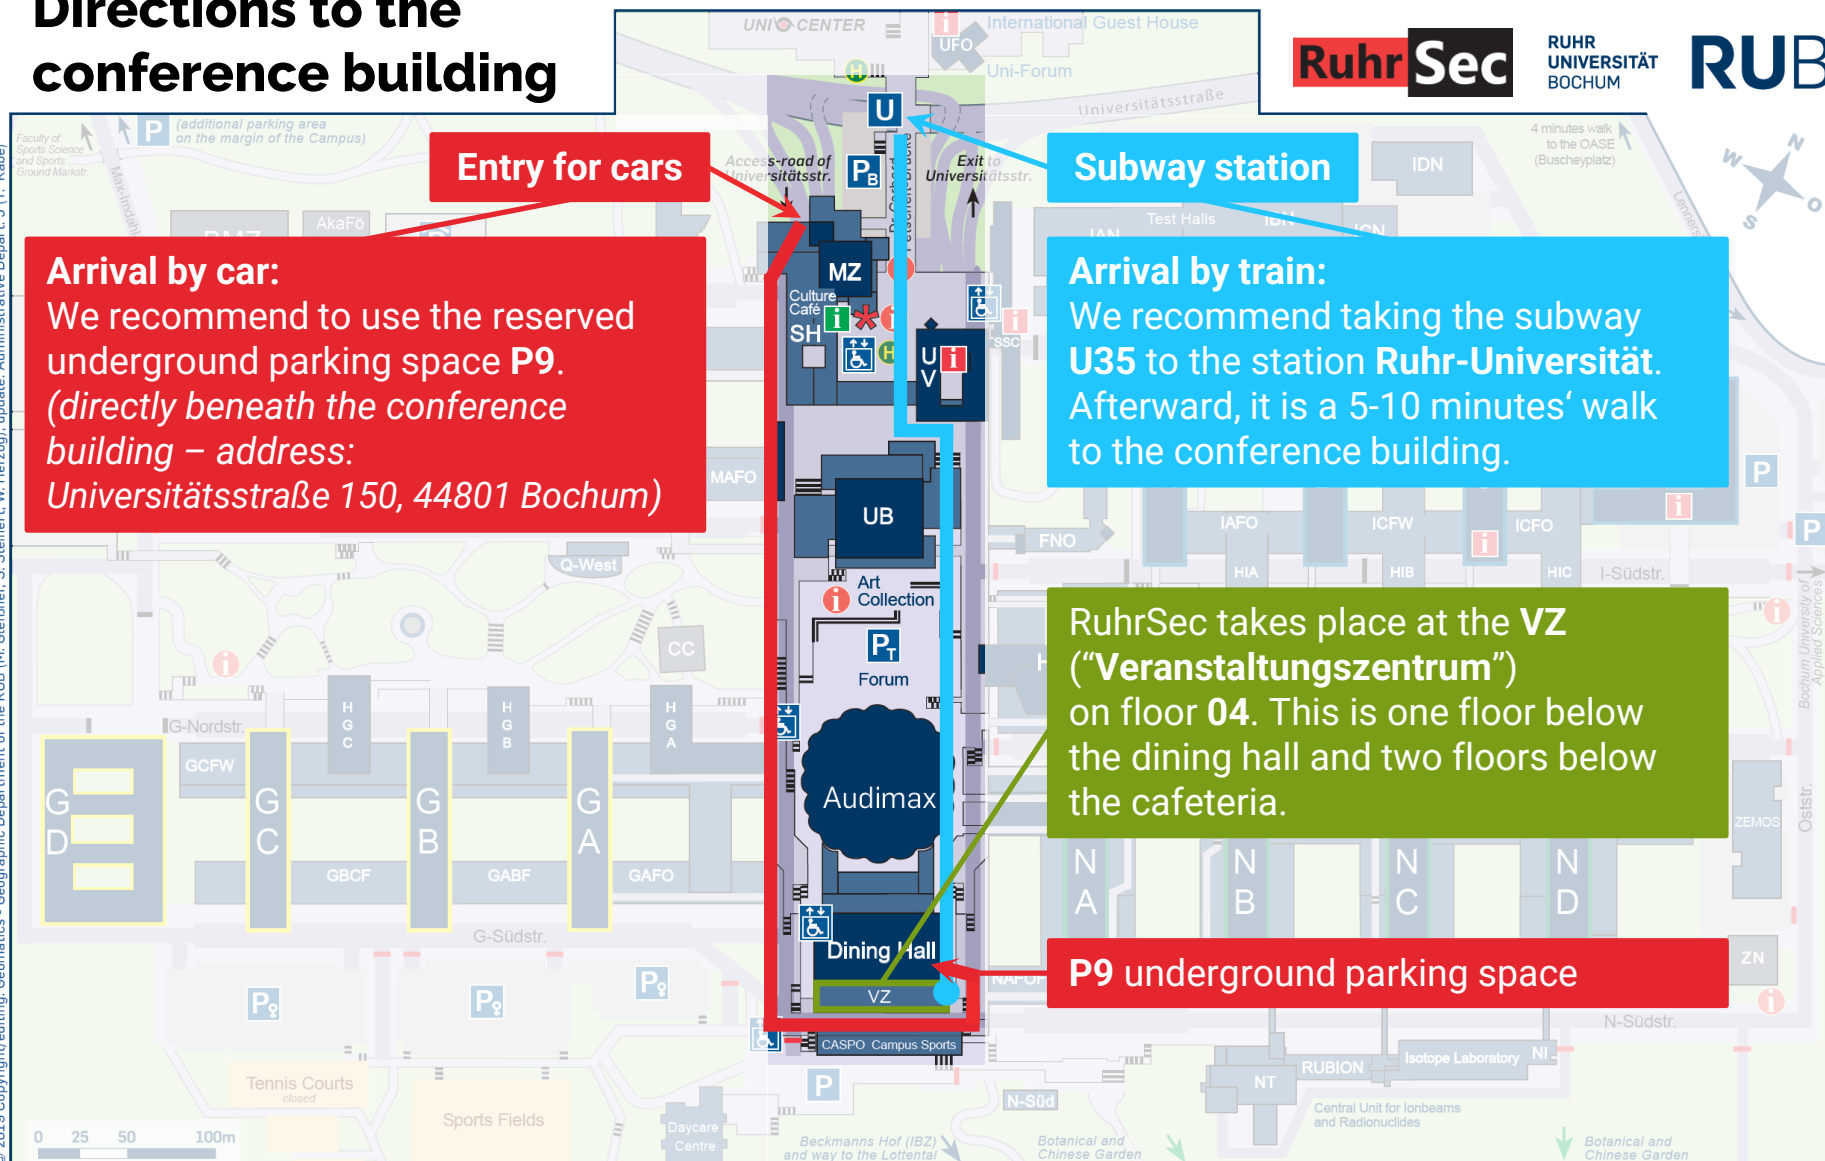

Entry for cars

Arrival by car:
We recommend to use the reserved underground parking space **P9**. (directly beneath the conference building – address: *Universitätsstraße 150, 44801 Bochum*)

Subway station

Arrival by train:
We recommend taking the subway **U35** to the station **Ruhr-Universität**. Afterward, it is a 5-10 minutes' walk to the conference building.

RuhrSec takes place at the VZ ("Veranstaltungszentrum") on floor 04. This is one floor below the dining hall and two floors below the cafeteria.

P9 underground parking space

- Walkway
- Stairs
- Street
- Street Beneath the Campus
- Wall
- Green Area

- Information Desk
- Information
- Internal Information
- Outside Lift
- Bus Stop
- Gate (Access Restricted)
- Road Closed

www.rub.de

RuhrSec takes place at the VZ ("Veranstaltungszentrum")
on floor 04 in Saal 2b and Saal 3.
You can find us at the **Registration** in the same area.